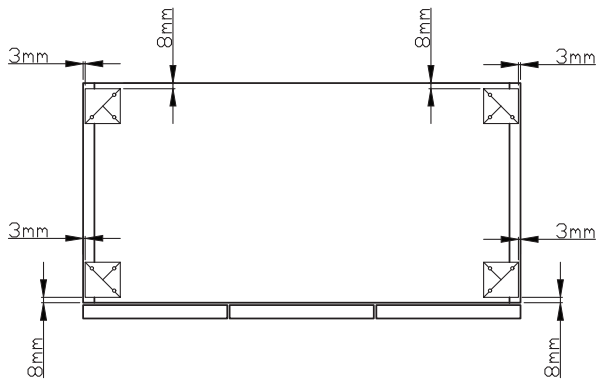

1.

2.

3.

 A x 4	 3.2X19 B x 12	 C x 5	 4.2X25 D x 10			
--	---	--	---	--	---	---

S.C. SAVINIDUE S.R.L.

Augustin Bena, 100/A

515800 Sebes

Romania

Scheda di montaggio ISA105

 C x 1	 4.2X25 D x 2			
--	--	---	--	---