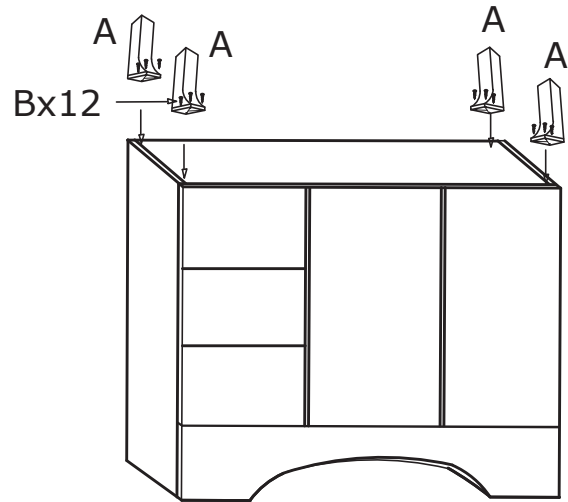

1.

2.

3.

 A x 4	 3.2X19 B x 12	 C x 5	 4.2X25 D x 10			
--	---	--	---	--	---	---

S.C. SAVINIDUE S.R.L.

Augustin Bena, 100/A

515800 Sebes

Romania

Scheda di montaggio ISA105

 C x 1	 4.2X25 D x 2			
--	--	---	--	---